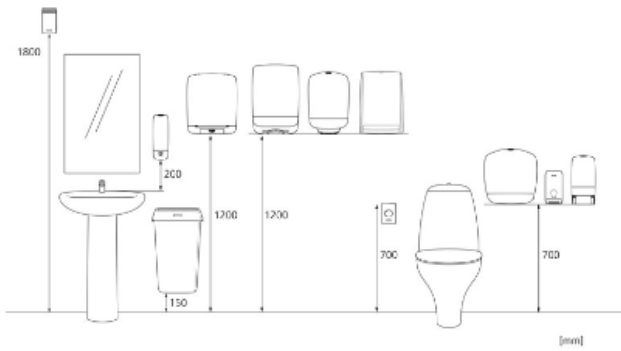

### Product / Consumer pack

x 342 mm  
y 356 mm  
z 149 mm

Black

1.257 kg

### Measurements and installing